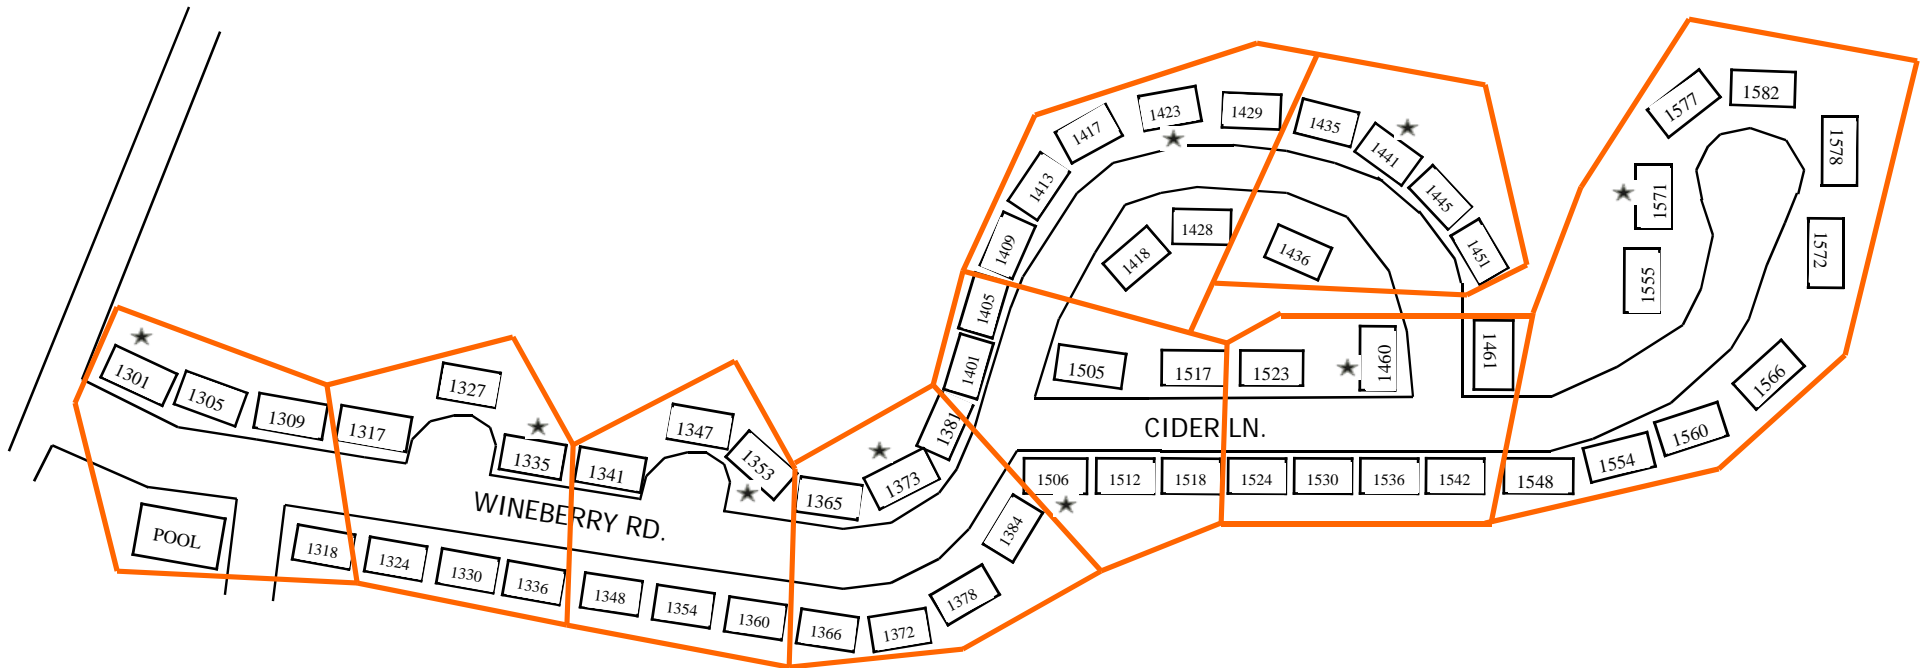

TEAGUES GROVE SUBDIVISION

★ = Block Captain

As of May 5, 2018